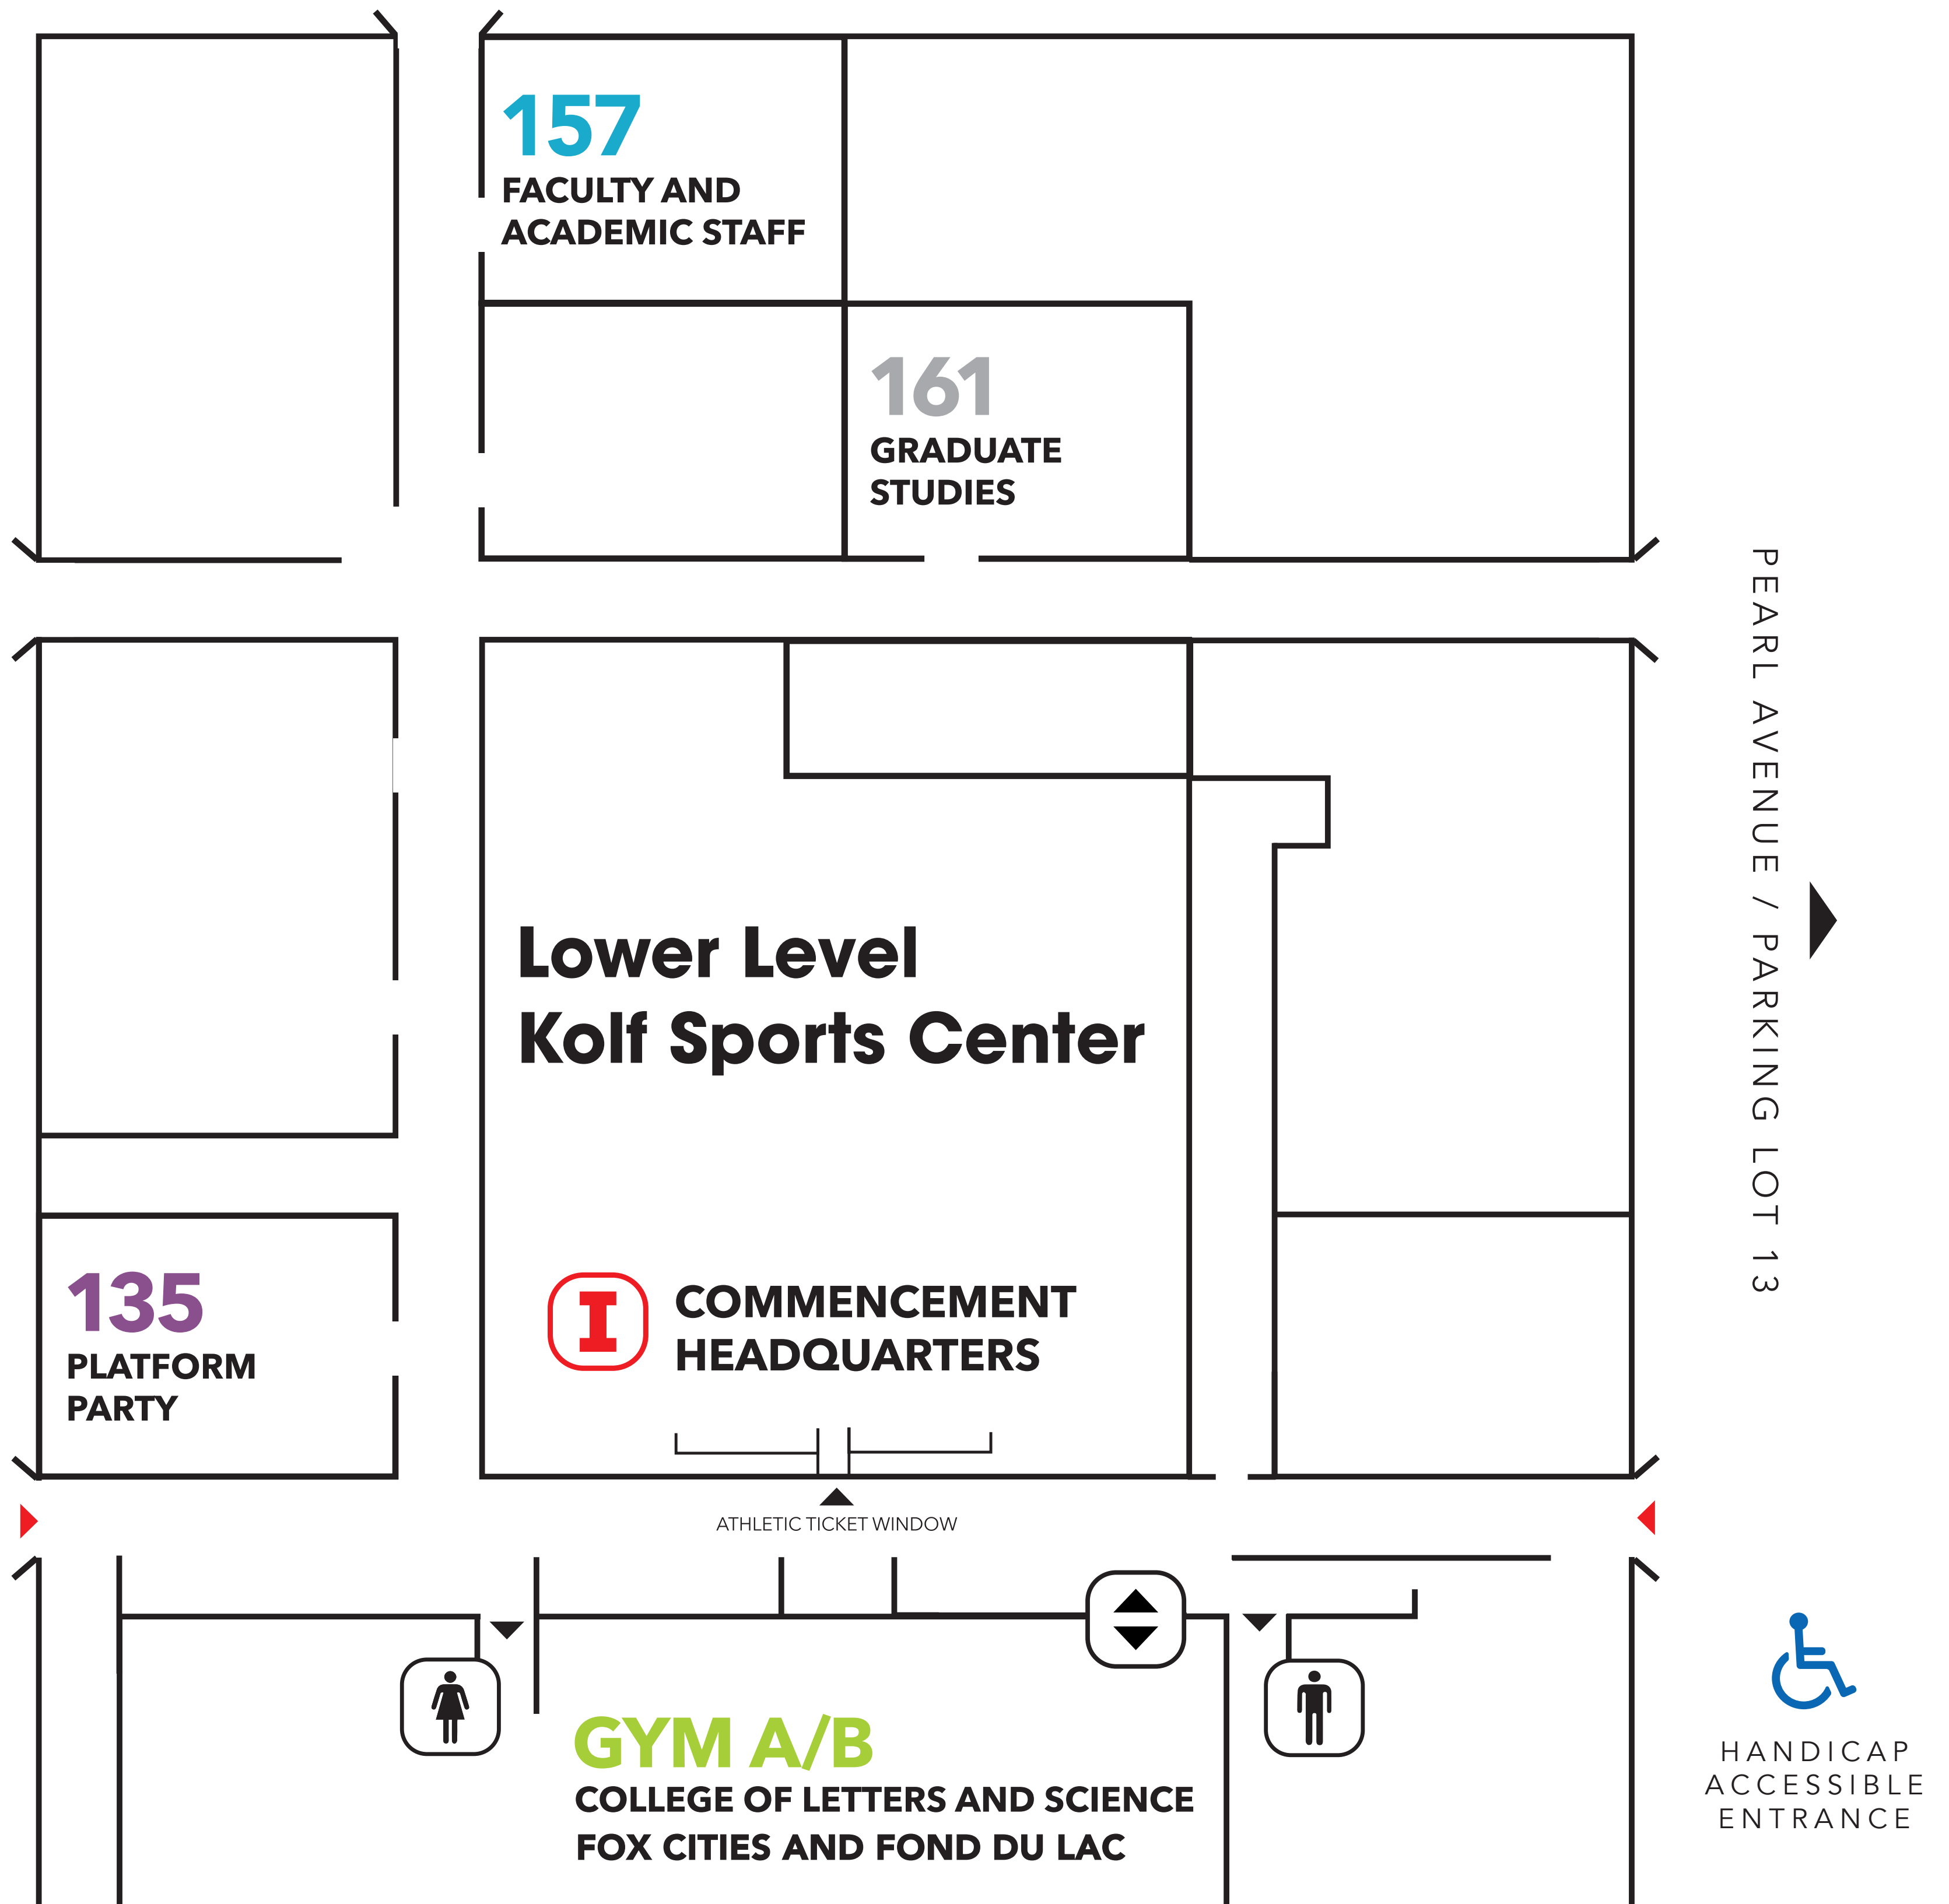

SPRING COMMENCEMENT

MORNING CEREMONY

ALL GRADUATES

Please proceed to the LOWER level to your assigned line-up room.

FACULTY AND STAFF

Please proceed to the LOWER level, Room 157

GUESTS

Please proceed to the UPPER level.

 Building Entrance

 Women's Restroom

 Men's Restroom

 Elevator

 Information Window

SPRING COMMENCEMENT

AFTERNOON CEREMONY

ALL GRADUATES

Please proceed to the LOWER level to your assigned line-up room.

FACULTY AND STAFF

Please proceed to the LOWER level, Room 157

GUESTS

Please proceed to the UPPER level.

 Building Entrance

 Women's Restroom

 Men's Restroom

 Elevator

 Information Window