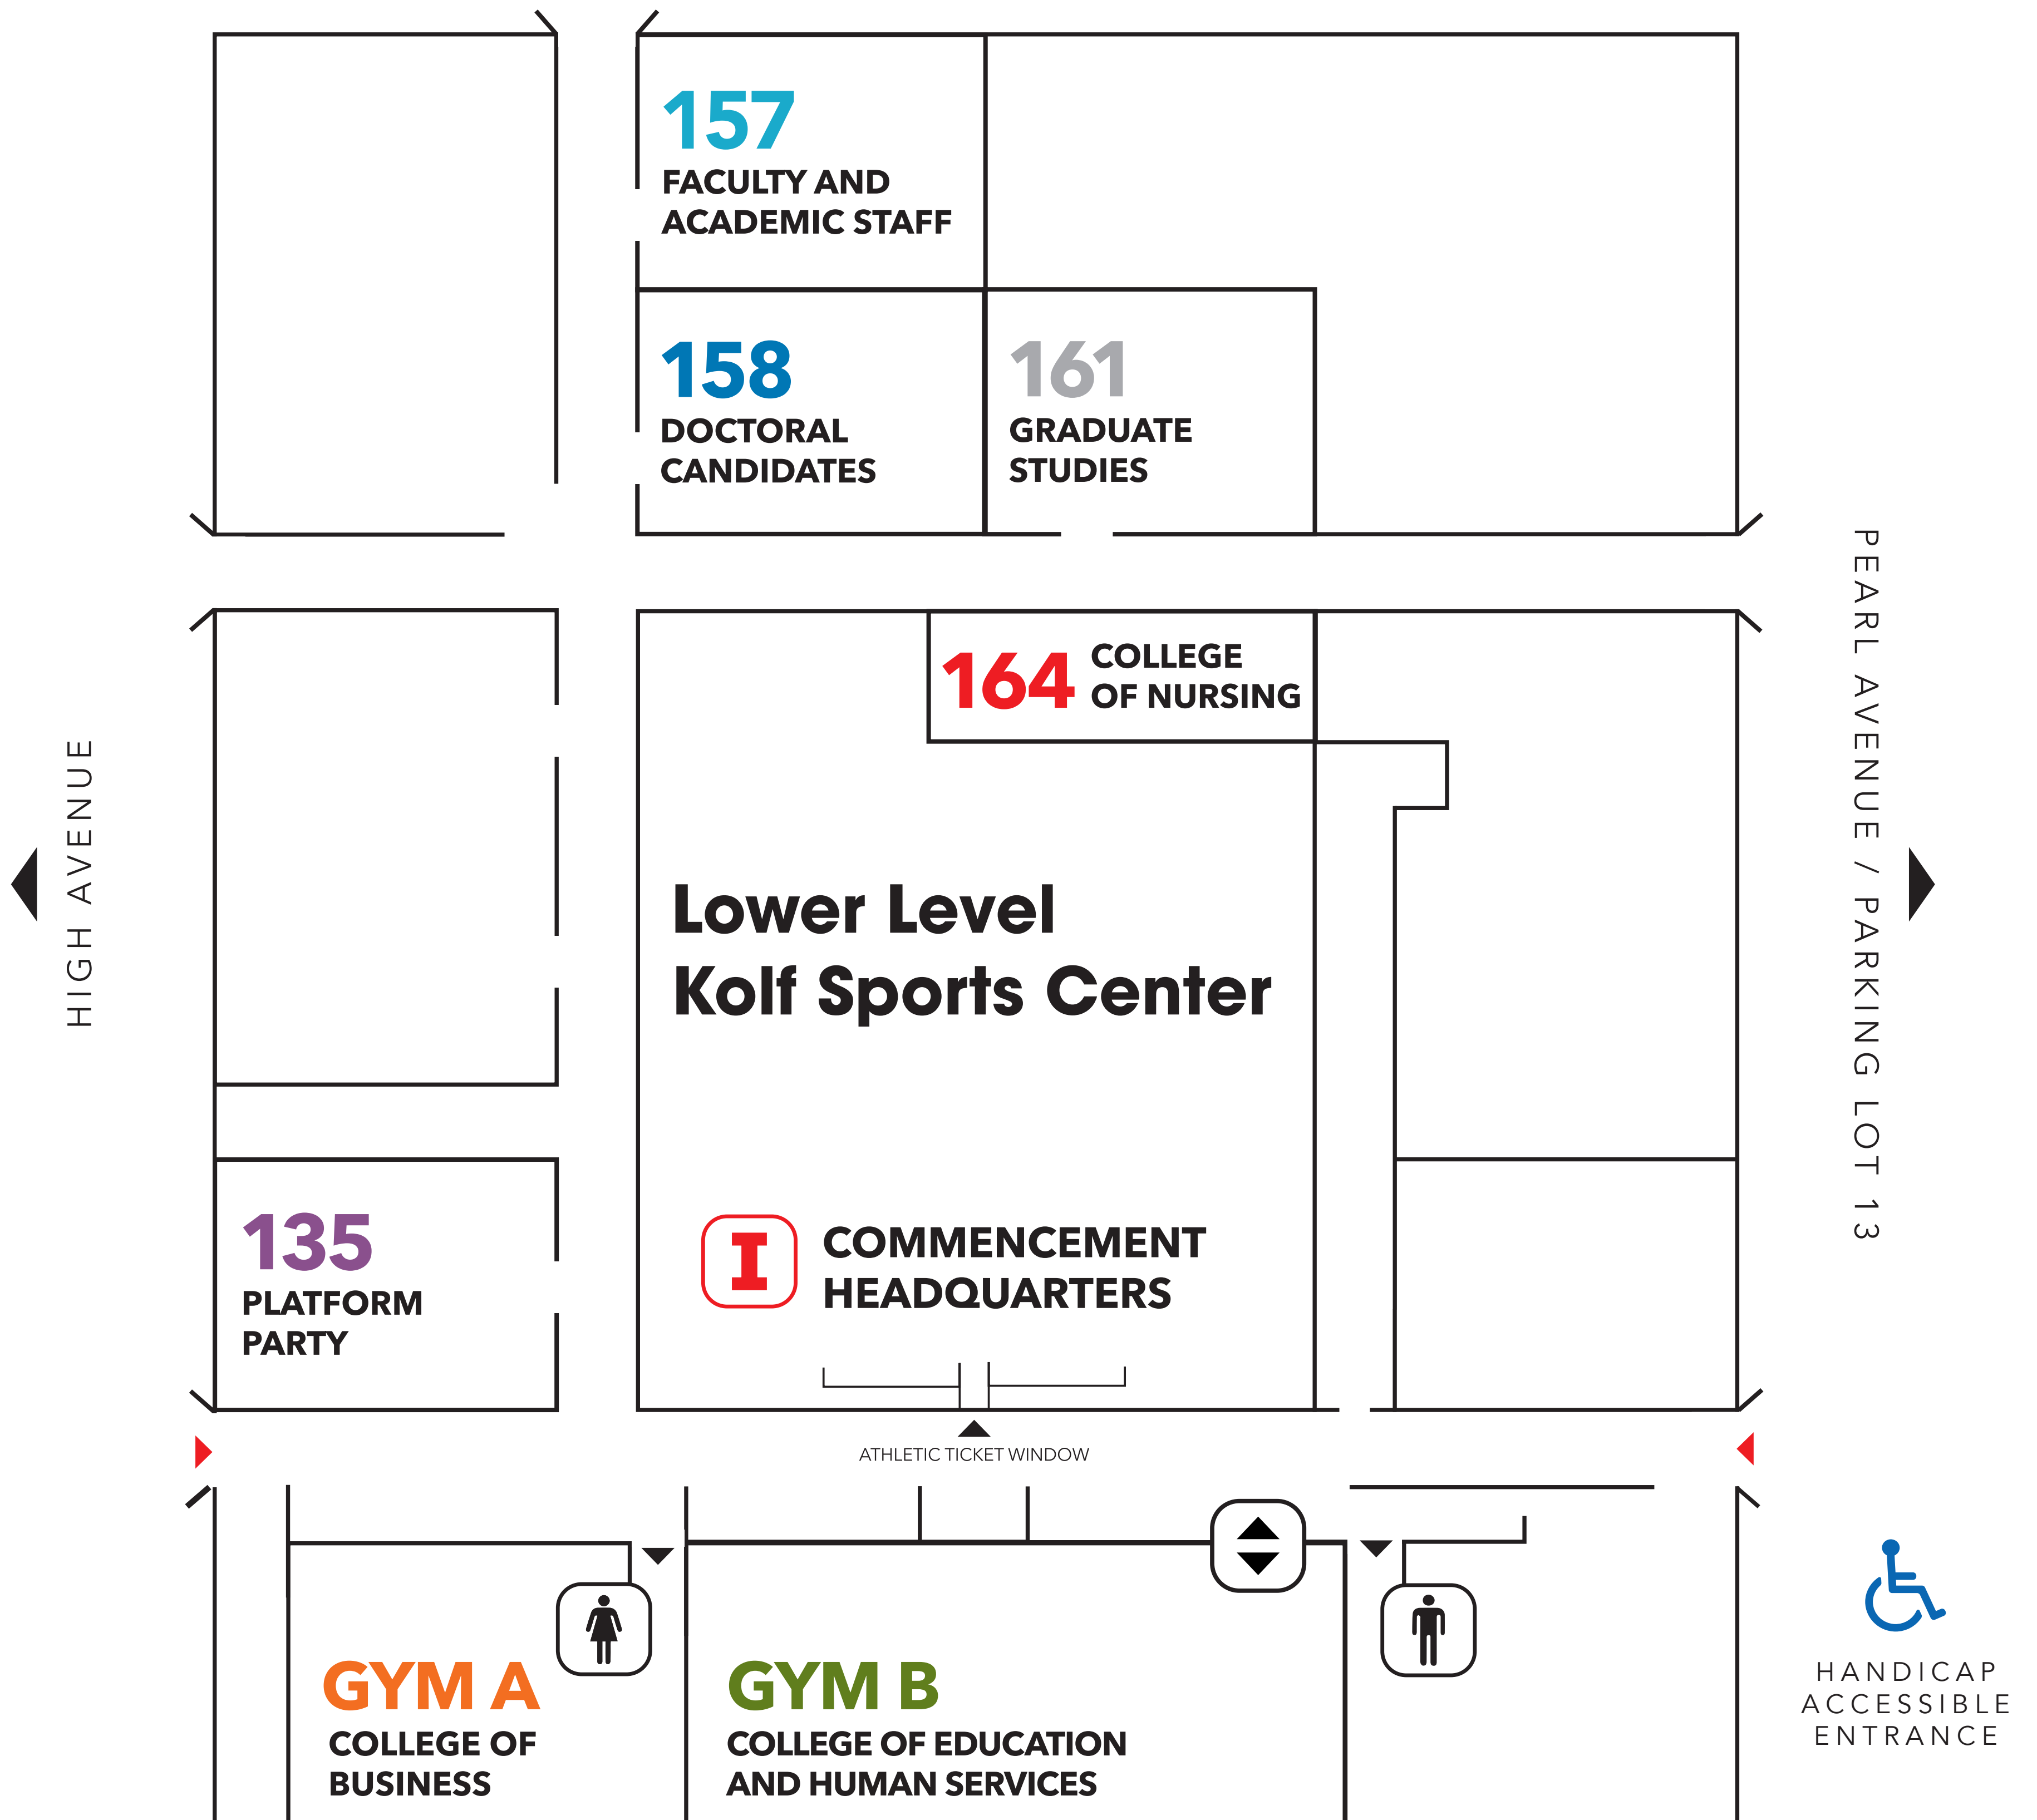

SPRING COMMENCEMENT

MORNING CEREMONY

ALL GRADUATES

Please proceed to the LOWER level to your assigned line-up room.

FACULTY AND STAFF

Please proceed to the LOWER level, Room 157

GUESTS

Please proceed to the UPPER level.

 Building Entrance

 Women's Restroom

 Men's Restroom

 Elevator

 Information Window

SPRING COMMENCEMENT

AFTERNOON CEREMONY

ALL GRADUATES

Please proceed to the LOWER level to your assigned line-up room.

FACULTY AND STAFF

Please proceed to the LOWER level, Room 157

GUESTS

Please proceed to the UPPER level.

 Building Entrance

 Women's Restroom

 Men's Restroom

 Elevator

 Information Window