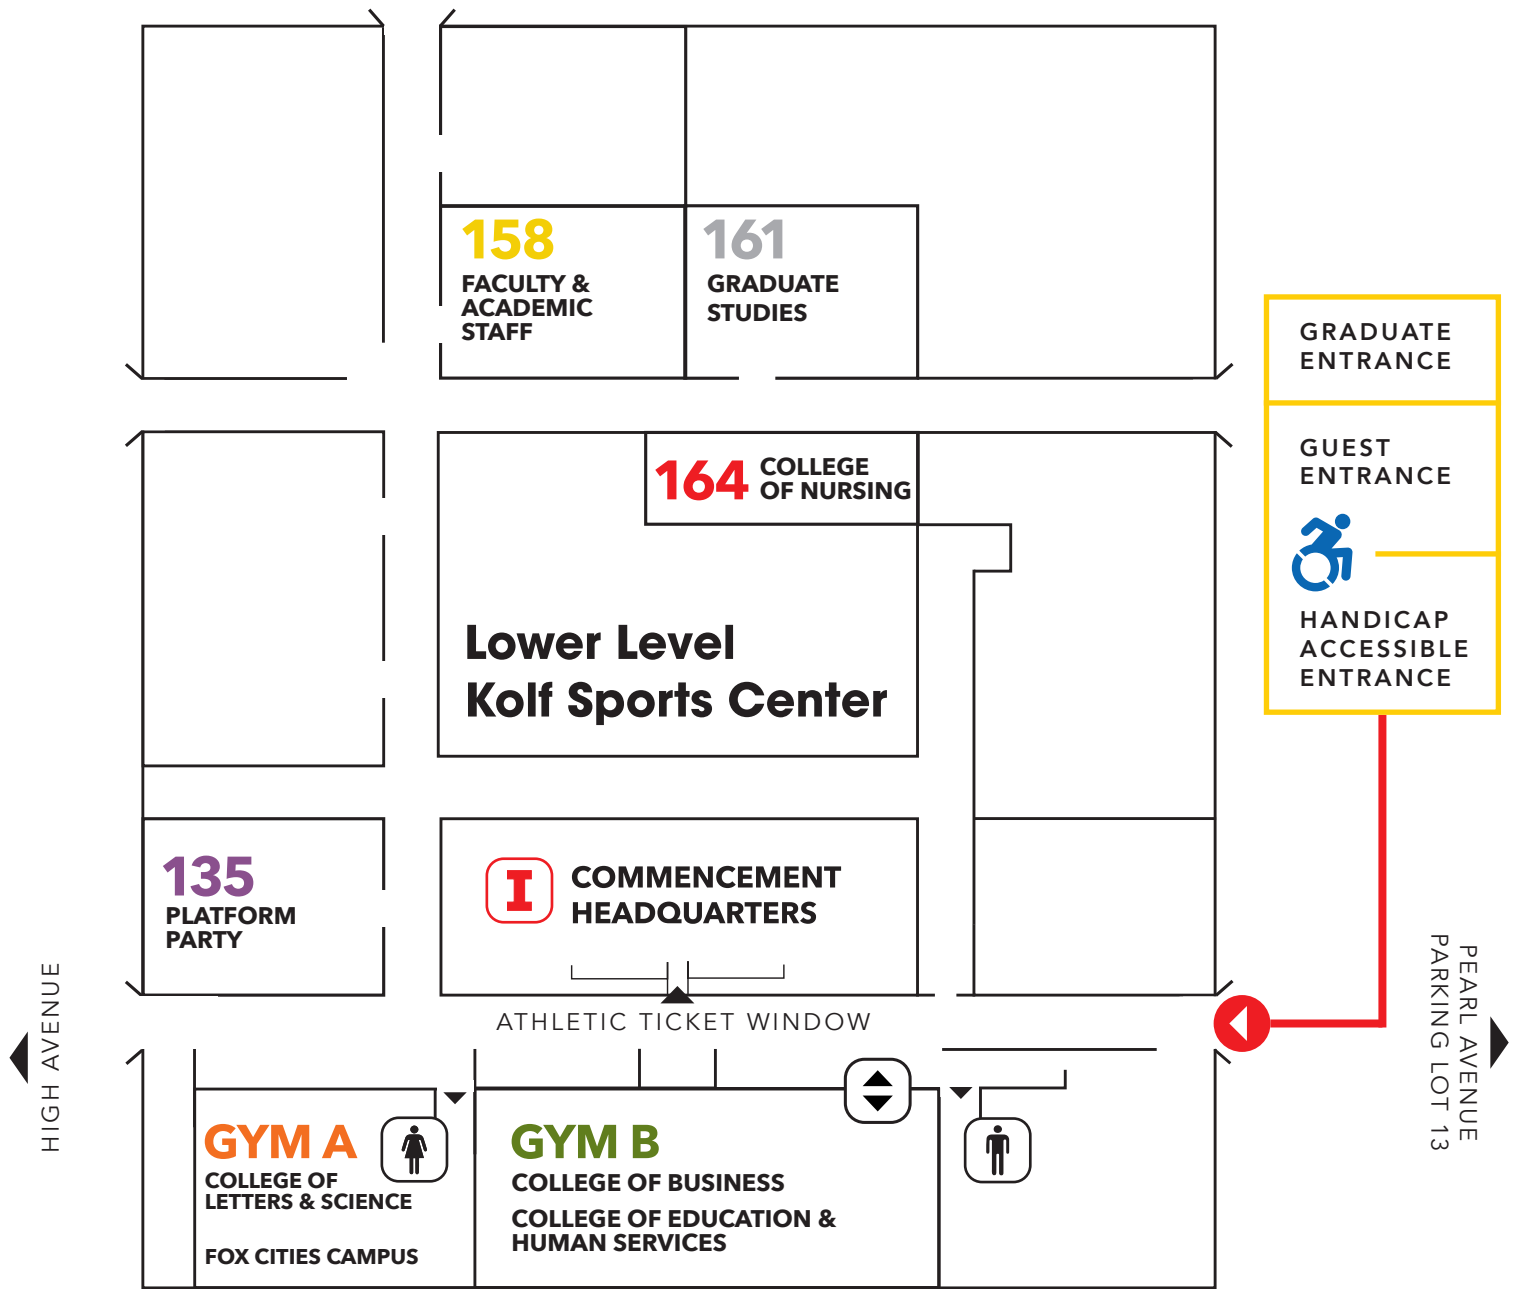

MIDYEAR COMMENCEMENT

CEREMONY

GRADUATES, FACULTY AND STAFF ▶

Please proceed to the **LOWER** level Room 158

GUESTS ▶ All guests' bags will be checked, and tickets scanned prior to entrance. Guests will then proceed **UPSTAIRS** to be seated.

Women's Restroom

Men's Restroom

Information Window

Elevator

Building Entrance