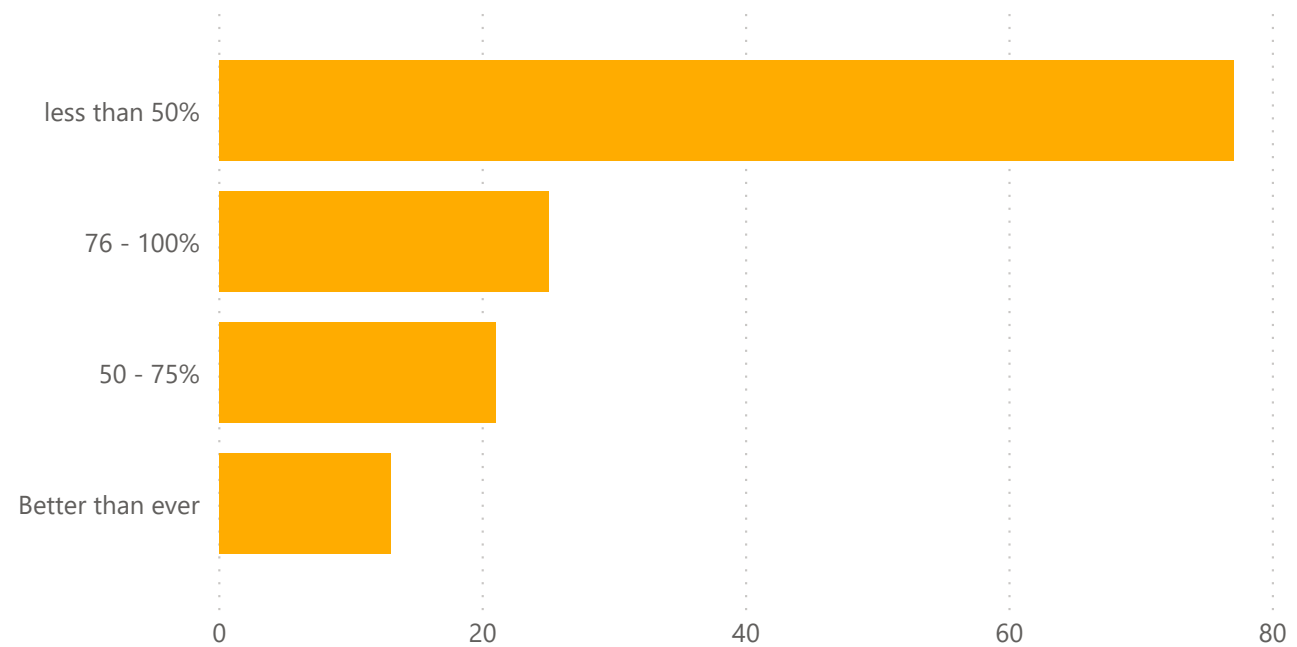

● impossible to say
 ● less than a month
 ● more than ten months
 ● one to three months
 ● seven to ten months
 ● three to six months

Total FTEs Laid Off

How efficient do you feel your workforce is when working remotely (compared to pre-virus)?