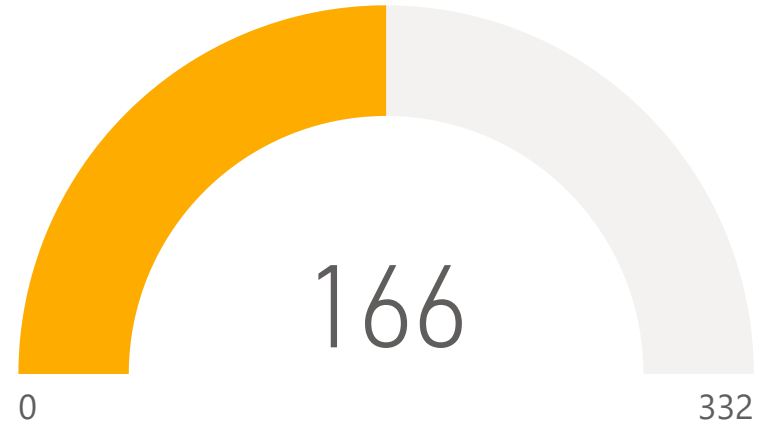

● impossible to say
 ● less than a month
 ● more than ten months
 ● one to three months
 ● seven to ten months
 ● three to six months

Total FTEs Laid Off

How efficient do you feel your workforce is when working remotely (compared to pre-virus)?