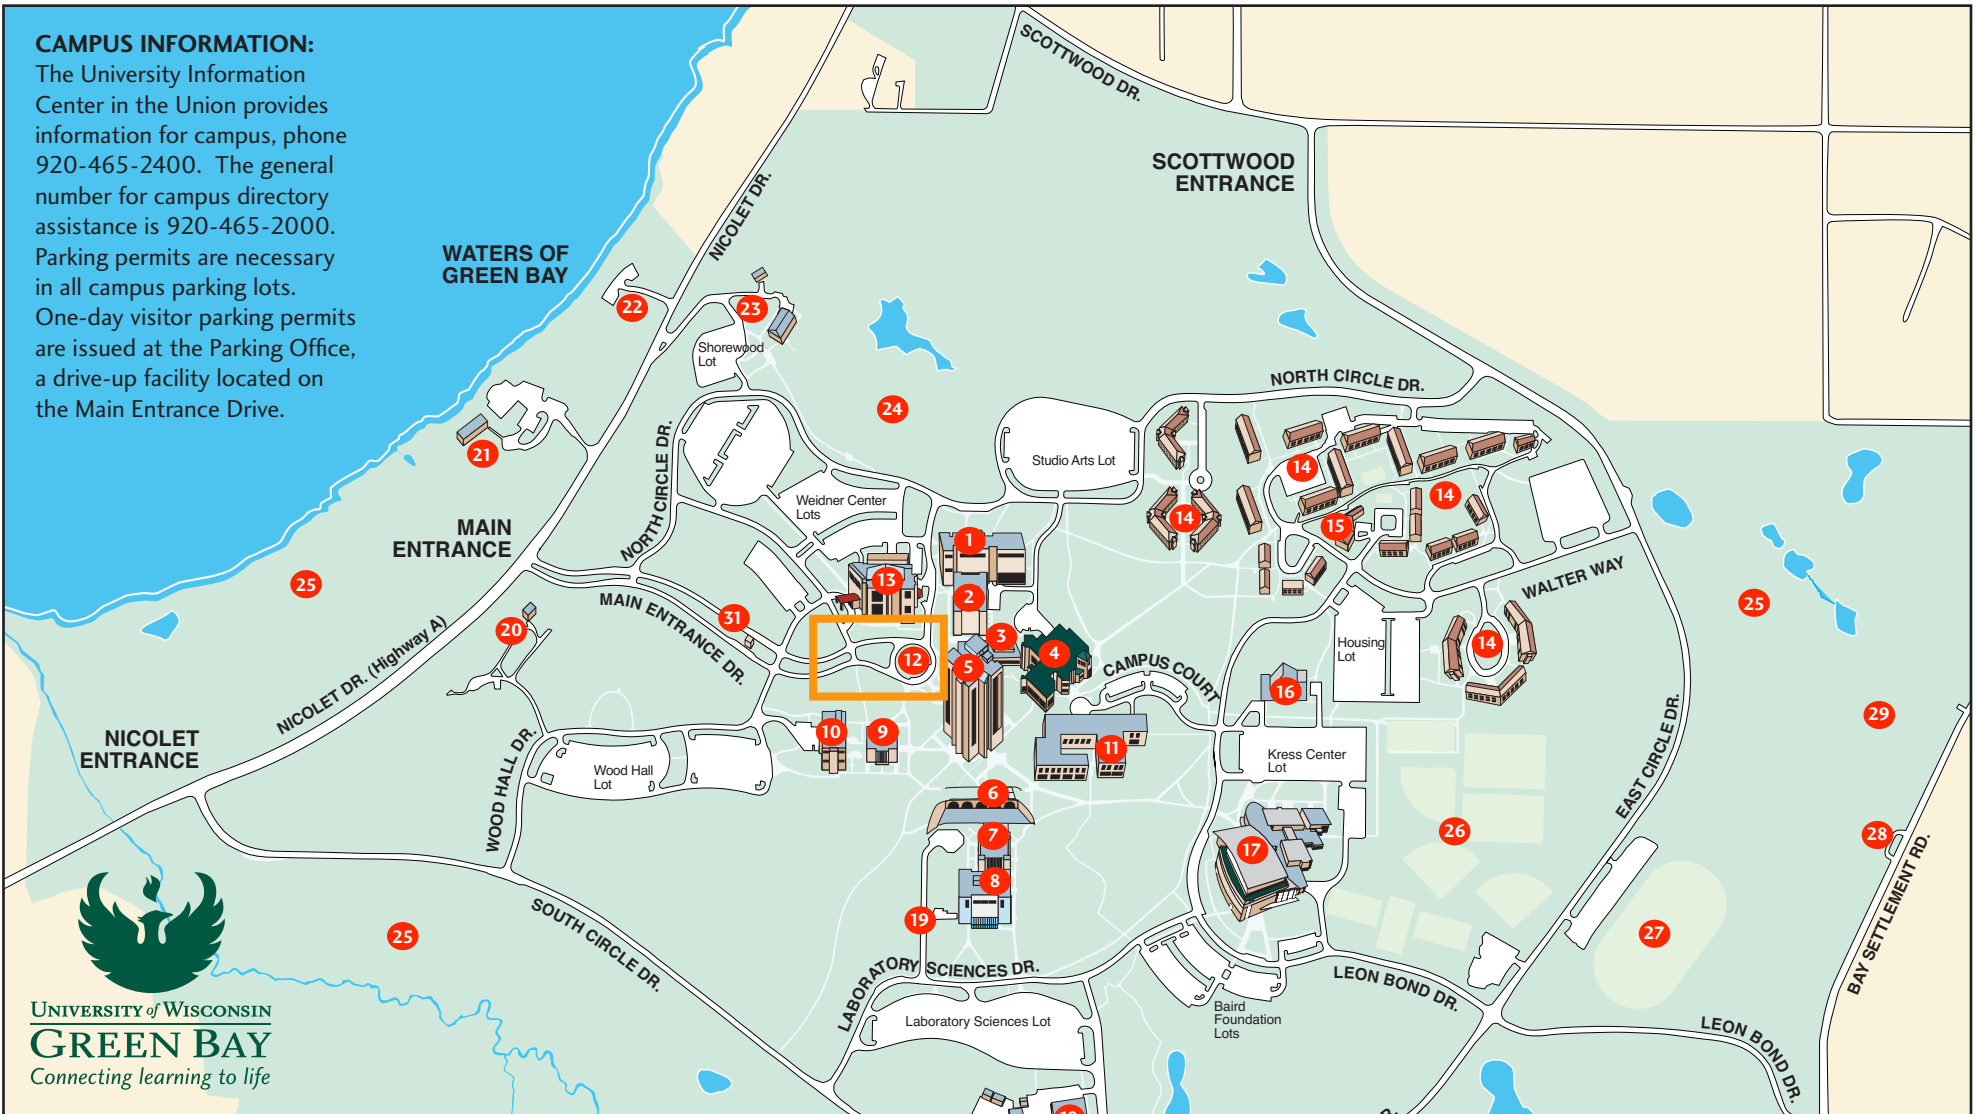

CAMPUS INFORMATION:

The University Information Center in the Union provides information for campus, phone 920-465-2400. The general number for campus directory assistance is 920-465-2000. Parking permits are necessary in all campus parking lots. One-day visitor parking permits are issued at the Parking Office, a drive-up facility located on the Main Entrance Drive.

University of Wisconsin-Green Bay Campus Map Key

1. Studio Arts (SA)	12. Circle Entrance	21. Lambeau Cottage
2. Theatre Hall (TH)	13. Weidner Center for the Performing Arts	22. Communiunity Park
3. Student Services (SS)	14. Student Housing	23. Shorewood Clubhouse
4. University Union (UU)	15. Hendrickson Center (Office of Residence Life)	24. Shorewood Golf Course
5. David A. Cofrin Library (CL)	16. Ecumenical Center	25. Cofrin Arboretum
6. Instructional Services (IS)	17. Kress Events Center	26. Playing Fields, courts
7. Environmental Sciences (ES)	18. Facilities Management	27. Santaga Soccer Stadium
8. Laboratory Sciences (LS)	19. Shipping and Receiving	28. Observation Tower
9. John M. Rose Hall (RH)	20. Language House	29. Weather Station
10. L.G. Wood Hall (WH)		30. Heating/Cooling Plant
11. Mary Ann Cofrin Hall (MAC)		31. Parking Office