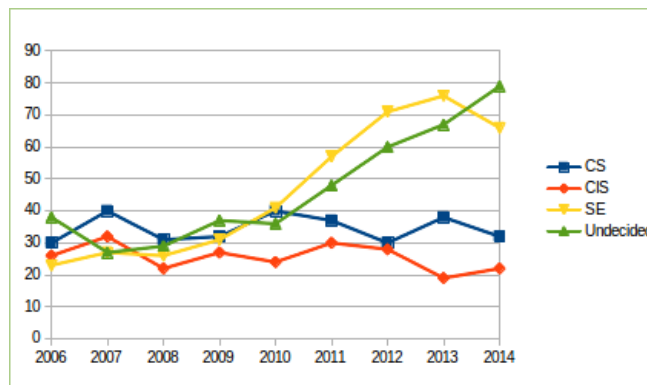

# Enrollment and Graduation Data

The following tables and charts detail the number of declared computer science majors, along with graduating seniors, each year since the 2005-2006 academic year.

Majors	2006	2007	2008	2009	2010	2011	2012	2013	2014
CS	30	40	31	32	40	37	30	38	32
CIS	26	32	22	27	24	30	28	19	22
SE	23	27	26	31	41	57	71	76	66
Undecided	38	27	29	37	36	48	60	67	79
Totals	117	126	108	127	141	172	189	200	199

**Majors since 2006**

Grads	2006	2007	2008	2009	2010	2011	2012	2013	2014
CS	11	10	4	6	8	6	2	7	6
CIS	12	6	7	6	3	8	8	4	5
SE	5	5	4	8	6	10	12	8	17
Totals	28	21	15	20	17	24	22	19	28

**Graduates since 2006**