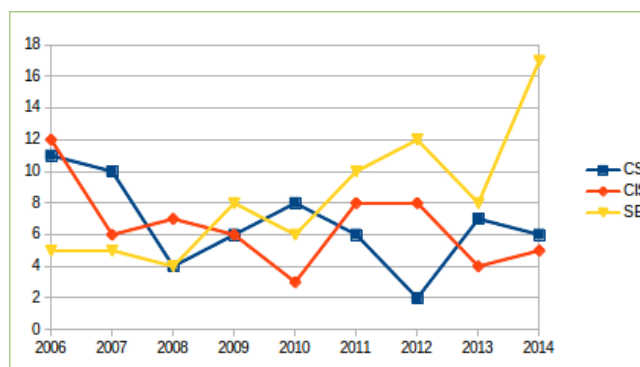

# Enrollment and Graduation Data

The following tables and charts detail the number of declared computer science majors, along with graduating seniors, each year since the 2005-2006 academic year.

Majors	2006	2007	2008	2009	2010	2011	2012	2013	2014
CS	30	40	31	32	40	37	30	38	32
CIS	26	32	22	27	24	30	28	19	22
SE	23	27	26	31	41	57	71	76	66
Undecided	38	27	29	37	36	48	60	67	79
Totals	117	126	108	127	141	172	189	200	199

**Majors since 2006**

Grads	2006	2007	2008	2009	2010	2011	2012	2013	2014
CS	11	10	4	6	8	6	2	7	6
CIS	12	6	7	6	3	8	8	4	5
SE	5	5	4	8	6	10	12	8	17
Totals	28	21	15	20	17	24	22	19	28

**Graduates since 2006**